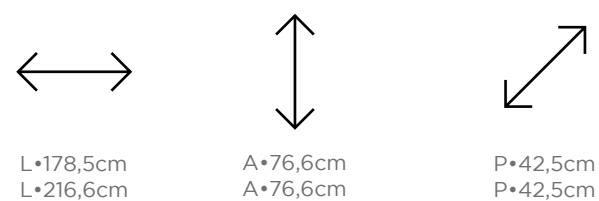

MED.	COR	CÓD.
1.8	Off White Fosco com Champanhe	1032652
2.2	Off White Fosco com Champanhe	1032752

Acesse o conteúdo