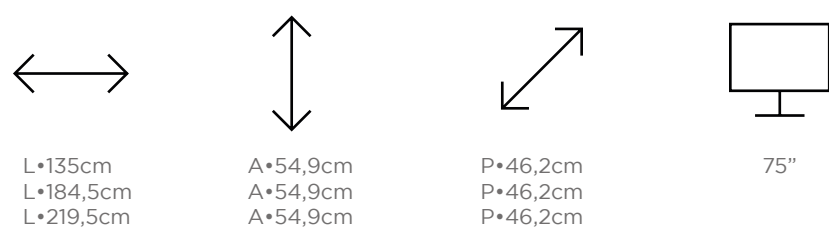

1. Portas basculantes, abertura suave com pistão a gás.
2. Puxadores em ABS com pintura metalizada.
3. Gavetas com corrediças telescópicas.
4. Pés em aço carbono.